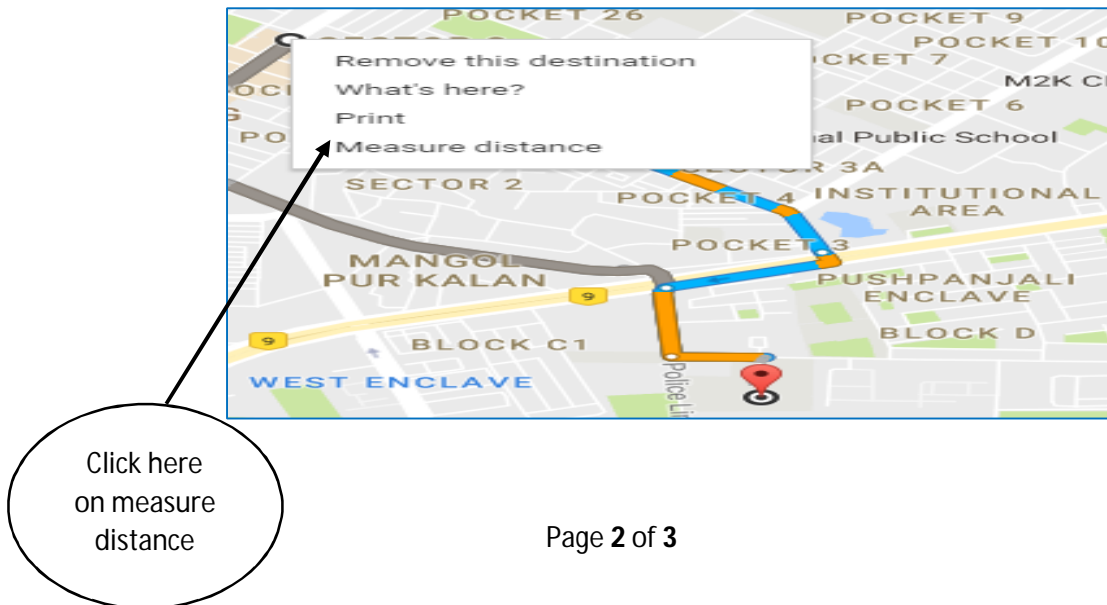

BAL BHARATI PUBLIC SCHOOL, PITAMPURA

How to measure a distance from your residence **to Bal Bharati Public School, Pitampura Delhi-110034.(radial distance)**

1. Open Google Map **Google Map. <http://maps.google.co.in/>**
2. Type Bal Bharati Public School, Pitampura in Search Google Map Menu like.

A.

Type Bal Bharati
Public School
Pitampura

B.

Click here
for the "Get
direction"
icon

BAL BHARATI PUBLIC SCHOOL, PITAMPURA

3. Type other destination.

Then right click on your destination point, click the measure distance