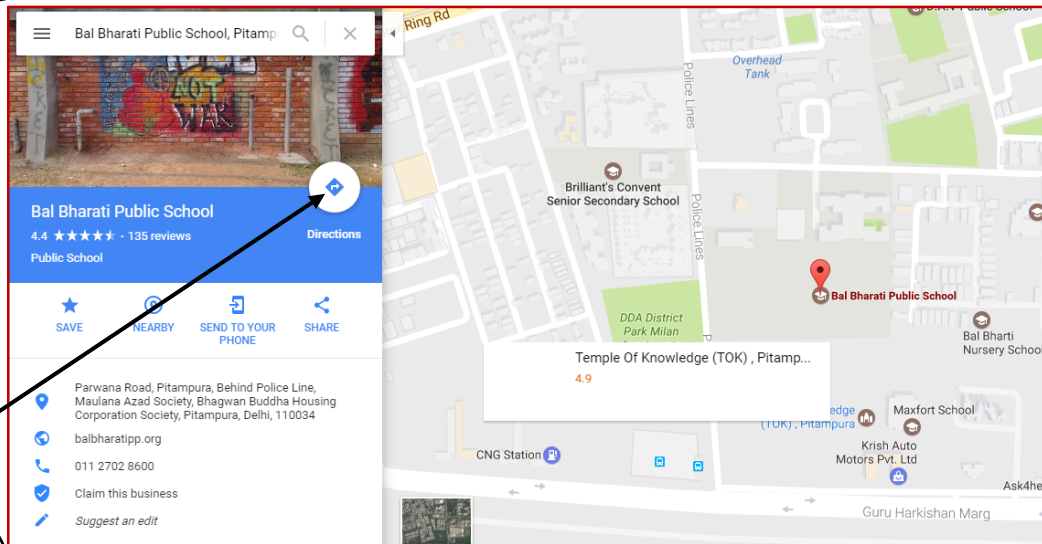

BAL BHARATI PUBLIC SCHOOL, PITAMPURA

How to measure a distance from your residence **to Bal Bharati Public School, Pitampura Delhi-110034.(radial distance)**

1. Open Google Map **Google Map. <http://maps.google.co.in/>**
2. Type Bal Bharati Public School, Pitampura in Search Google Map Menu like.

A.

Type Bal Bharati
Public School
Pitampura

B.

Click here
for the "Get
direction"
icon

BAL BHARATI PUBLIC SCHOOL, PITAMPURA

3. Type other destination.

Then right click on your destination point, click the measure distance