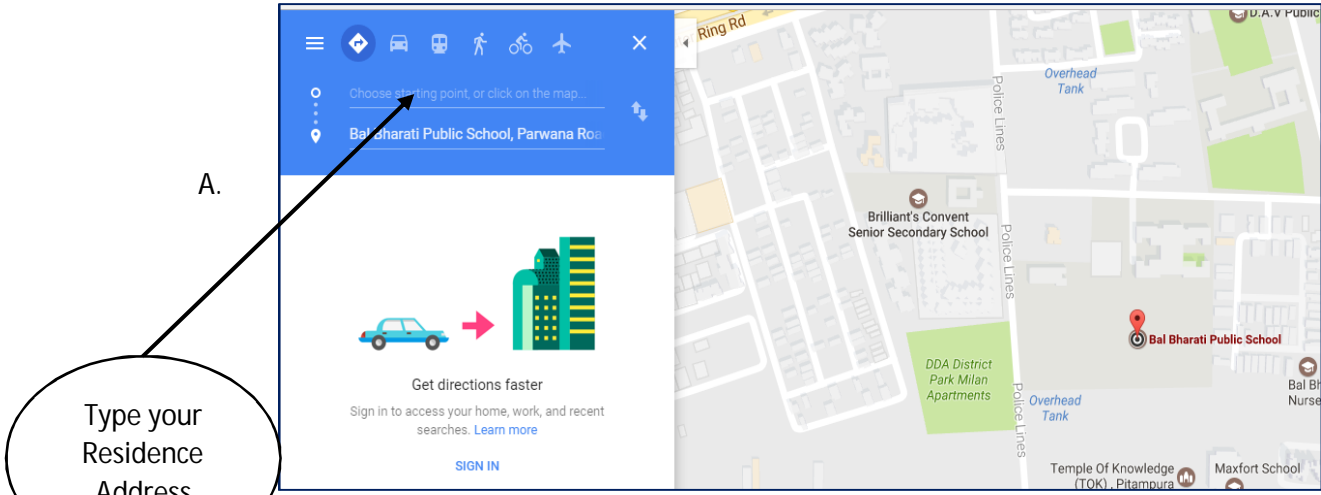

BAL BHARATI PUBLIC SCHOOL, PITAMPURA

How to measure a distance from your residence **to Bal Bharati Public School, Pitampura Delhi-110034.(radial distance)**

1. Open Google Map **Google Map. <http://maps.google.co.in/>**
2. Type Bal Bharati Public School, Pitampura in Search Google Map Menu like.

A.

Type Bal Bharati
Public School
Pitampura

B.

Click here
for the "Get
direction"
icon

BAL BHARATI PUBLIC SCHOOL, PITAMPURA

3. Type other destination.

Then right click on your destination point, click the measure distance