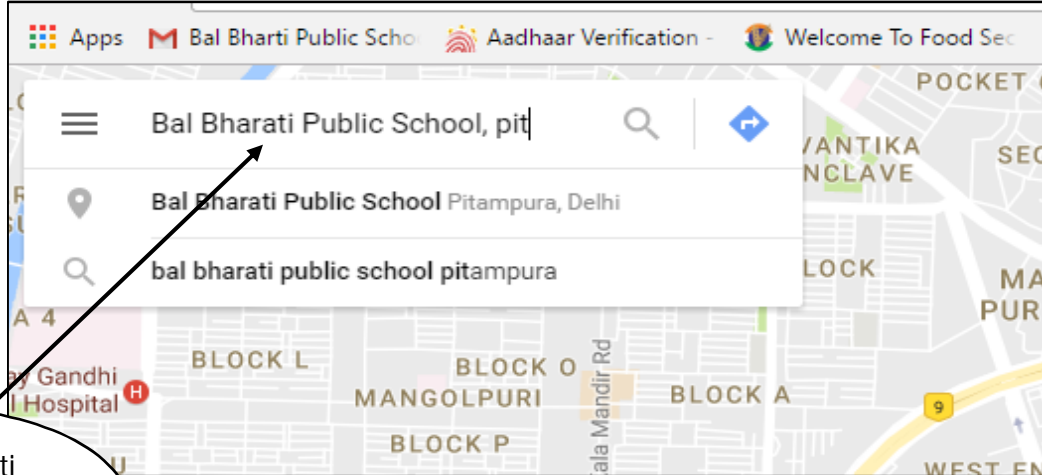

BAL BHARATI PUBLIC SCHOOL, PITAMPURA

How to measure a distance from your residence **to Bal Bharati Public School, Pitampura Delhi-110034.(radial distance)**

1. Open Google Map **Google Map. <http://maps.google.co.in/>**
2. Type Bal Bharati Public School, Pitampura in Search Google Map Menu like.

A.

Type Bal Bharati
Public School
Pitampura

B.